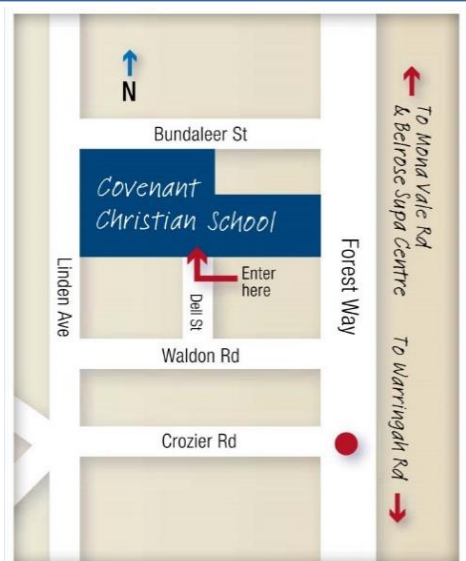

Directions – main entrance is in Dell Street

From Mona Vale Rd, Terrey Hills

Forest Way 1.75km - turn RIGHT at lights into Crozier Rd
RIGHT into Linden Ave - RIGHT into Waldon Rd - LEFT into Dell St

From Warringah Rd, Frenchs Forest

Forest Way 4.25km - turn LEFT at Waldon Rd - RIGHT into Dell St

Parking is available in Dell St and Waldon Road

There is limited visitor parking inside the school grounds during school hours.

850+ students, 450+ families, 100+ churches, 35+ years, one faith